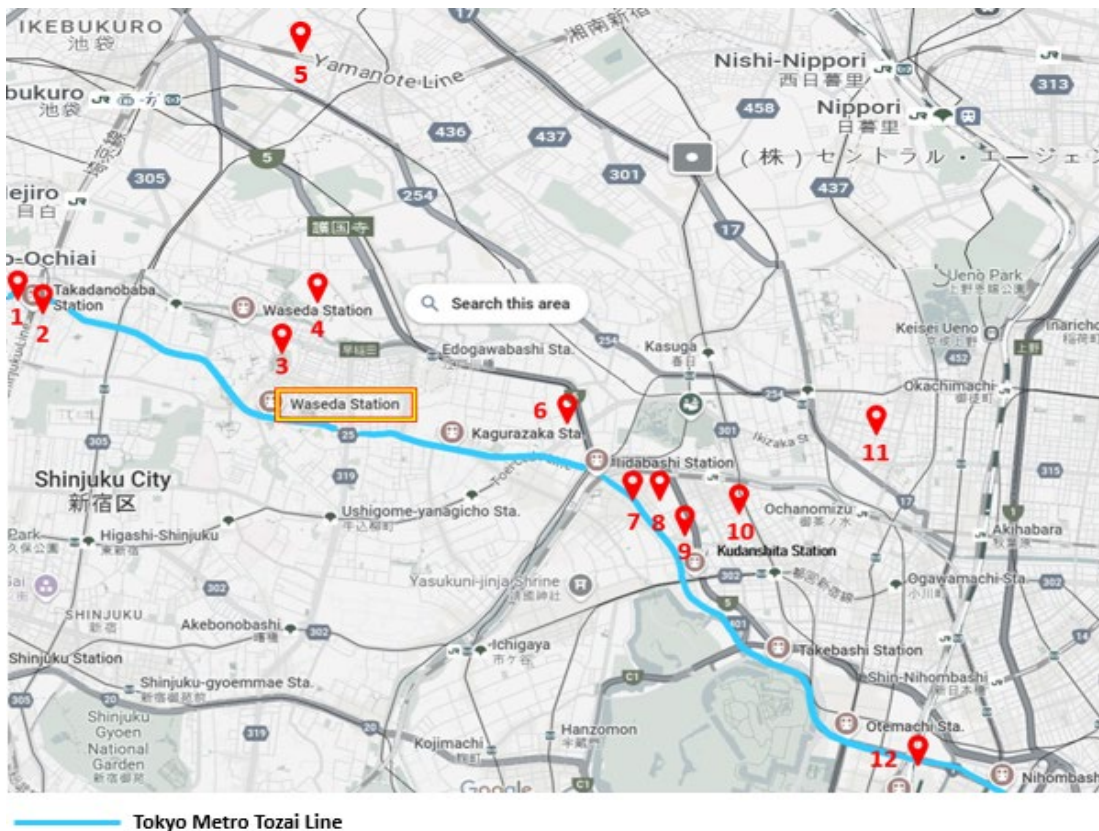

Map of Metro Waseda Station and Hotels

Visa and Immigration Requirements to Travel to Japan

International guests entering Japan for a temporary stay (up to 90 days for tourism, business, visiting friends or relatives, etc.) may be eligible for an eVisa. Please check the website here <https://www.mofa.go.jp/j_info/visit/visa/visaonline.html>

Citizens of several countries may not need a visa. Please carefully review your immigration requirements with the Japanese embassy in your country. Useful information can also be found at <https://www.mofa.go.jp/j_info/visit/visa/short/novisa.html>

We Look Forward to welcoming You at the 7th IPIRA Conference!